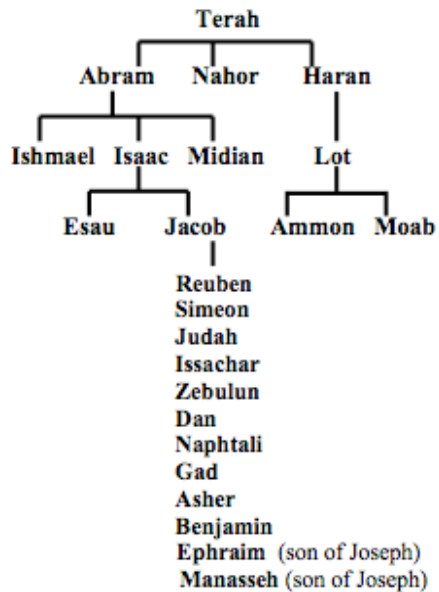

PO Box 31074
Raleigh, NC 27622

(919) 521-5435
www.mytruelife.org

September 2, 2007

Ruth 17

Date: 1200–1000 B.C.

Location:	The land of Moab	In fields near Bethlehem	A threshing floor near Bethlehem	At the gate of Bethlehem
-----------	------------------	--------------------------	----------------------------------	--------------------------

Chapter 1

Chapter 2

Chapter 3

Chapter 4

Ruth: Chapter 1 – God in our Suffering

Significant Names

Place –

Bethlehem = House of _____

People –

Elimelech = _____

Naomi = _____

Mega-Theme of *Ruth* = The _____ of God

The Hero of *Ruth* is _____

Tension between two characteristics of God

God is _____ ↔ God is _____