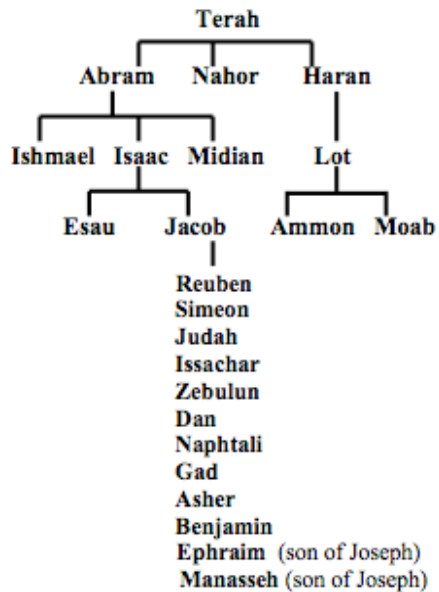

**Men's Small Group**

TrueLife Church is starting a monthly men's small group meeting on the first Wednesday night of the month at Pastor Mark's house. The first meeting will be October 3 from 7:00 to 8:15, and the topic will be "The Man Prayer".

PO Box 31074
Raleigh, NC 27622

(919) 521-5435
www.mytruelife.org

September 22, 2007

Ruth 17

Date: 1200–1000 B.C.

Location: The land of Moab In fields near Bethlehem A threshing floor near Bethlehem At the gate of Bethlehem

Chapter 1

Chapter 2

Chapter 3

Chapter 4

Ruth: Chapter 3 – God in our Risk

Boaz is an O.T typology of _____
 Ruth represents our response to the _____

A. Pre-Marital Relationship

Biblical Principles -