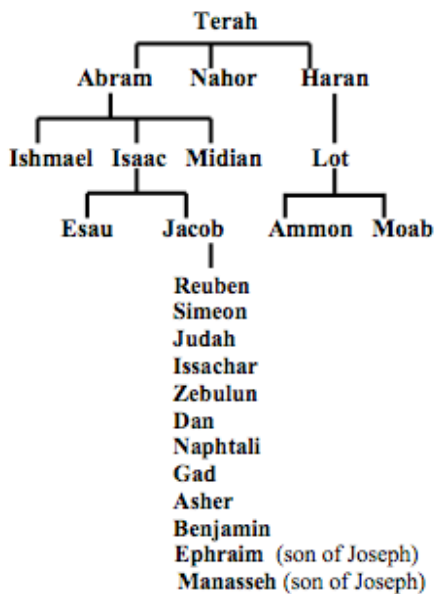

Prayer and Fasting for location:

We are still waiting to hear from the owner of "Pump It Up" (www.pumpitupparty.com). Please be in prayer for the owner and the manager, Katie.

PO Box 31074
Raleigh, NC 27622

(919) 521-5435
www.mytruelife.org

September 9, 2007

Ruth 17

Date: 1200–1000 B.C.

Location: The land of Moab In fields near Bethlehem A threshing floor near Bethlehem At the gate of Bethlehem

Chapter 1

Chapter 2

Chapter 3

Chapter 4

Ruth: Chapter 2:1-13 – God in our Chance

Boaz = _____

What does Boaz provide:

1. Basic _____ (v. 8a)
2. Opportunity for _____ (v. 8b)
3. _____ (v. 9b)
4. _____ (v. 9b)

How does Ruth respond:

1. Humble _____ (v. 10a)
2. Open _____ (v. 10b)