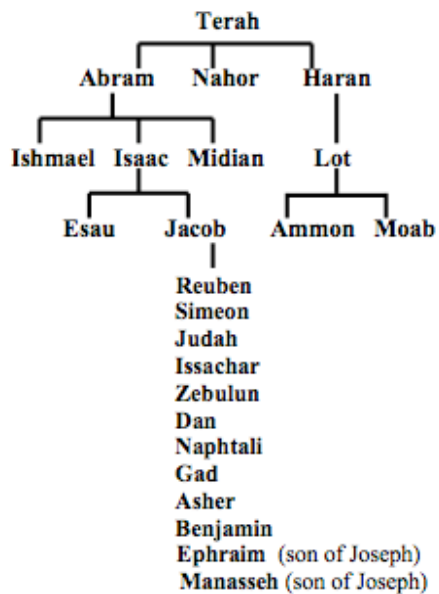

PO Box 31074
Raleigh, NC 27622

(919) 521-5435
www.mytruelife.org

October 7, 2007

Ruth 17

Date: 1200–1000 B.C.

Location:	The land of Moab	In fields near Bethlehem	A threshing floor near Bethlehem	At the gate of Bethlehem
-----------	------------------	--------------------------	----------------------------------	--------------------------

Chapter 1

Chapter 2

Chapter 3

Chapter 4

Ruth: Chapter 4:13-22 – God in our Joy

Marriage (v.13)

God's Plan for Marriage:

1. Godly _____
2. _____ Covenant
3. _____ Intimacy

Mystery (v. 13b-5)

1. In _____ (v. 13b)
2. In _____ (v. 14-15)

Legacy (v. 16 -22)

Genealogy of Matthew 1

Five Women

1. _____ – (v.3)
2. _____ – (v.5)
3. _____ – (v.5)
4. _____ – (v.6)
5. Mary (v. 16)