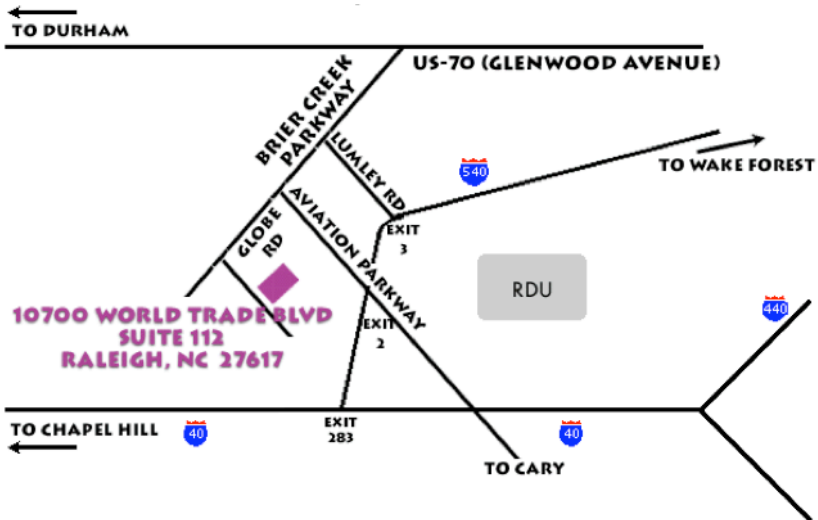

NEXT WEEK AT "PUMP IT UP"

We start meeting next week at Pump It Up.

truelife church

Men's Monthly Bible Study

- Wednesday, Dec 5th from 7:00–8:15 PM
at Pastor Mark's home

PO Box 31074
Raleigh, NC 27622

(919) 521-5435
www.mytruelife.org